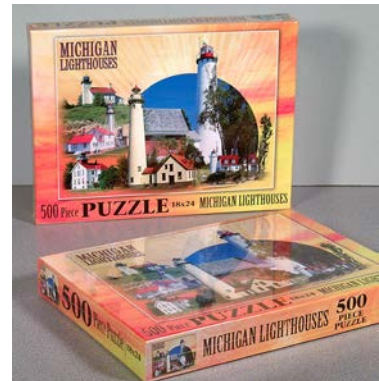

### Items for Sale for Simulation

**Large Great Lakes Shipwreck Map  
Poster – \$18.00**

**Lighthouses of the Great Lakes  
Puzzle – \$15.00**

**Michigan Rocks Collection – \$8.00**

**Video about the  
Building of the  
Mackinac  
Bridge – 20.00**